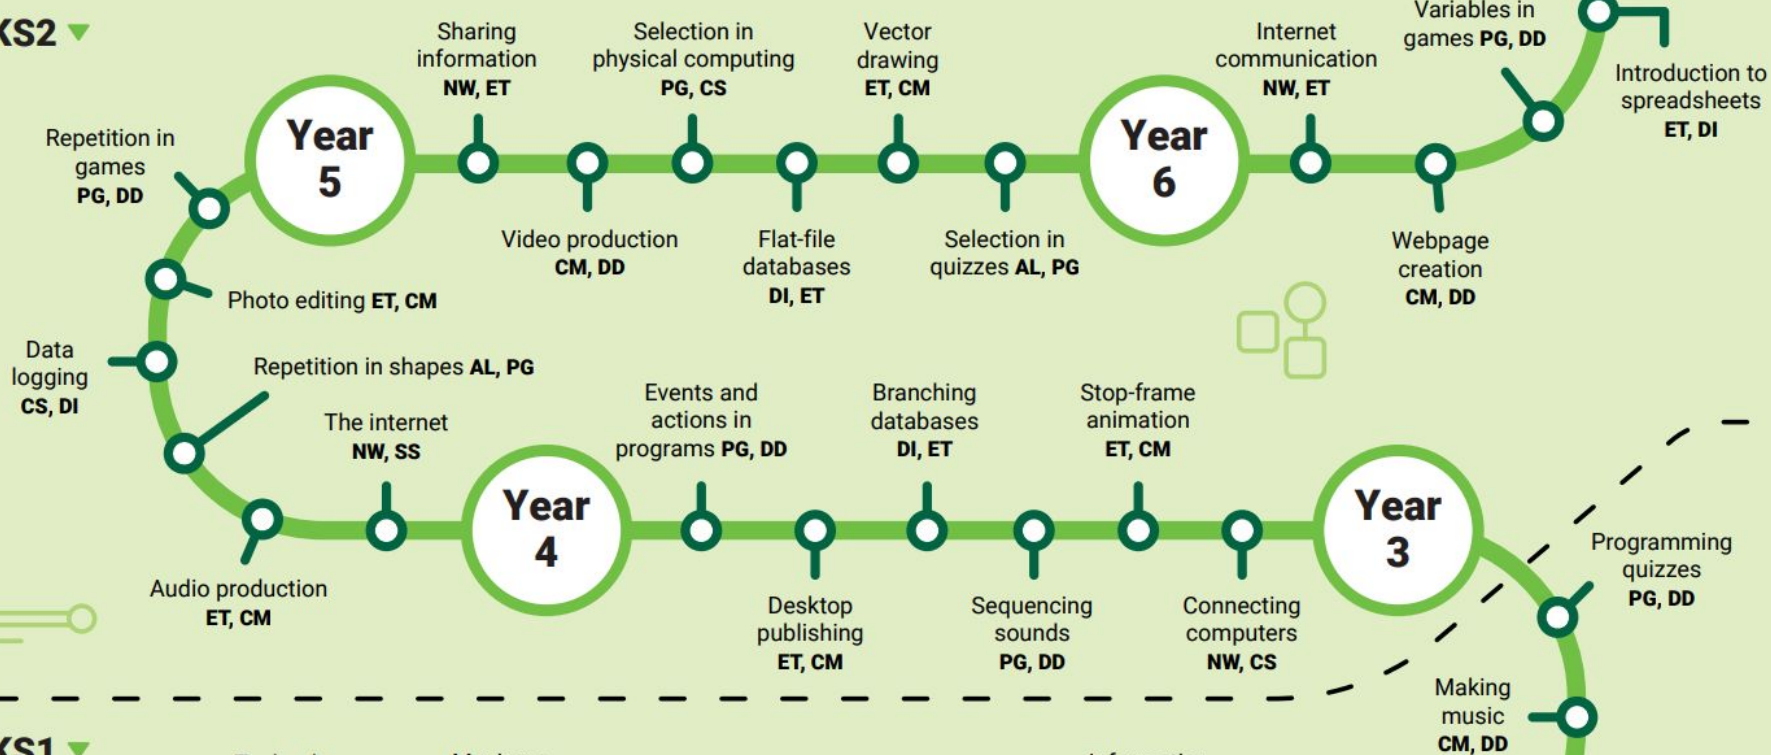

KS2

KS1

National
Centre for
Computing
Education

Raspberry Pi
Foundation